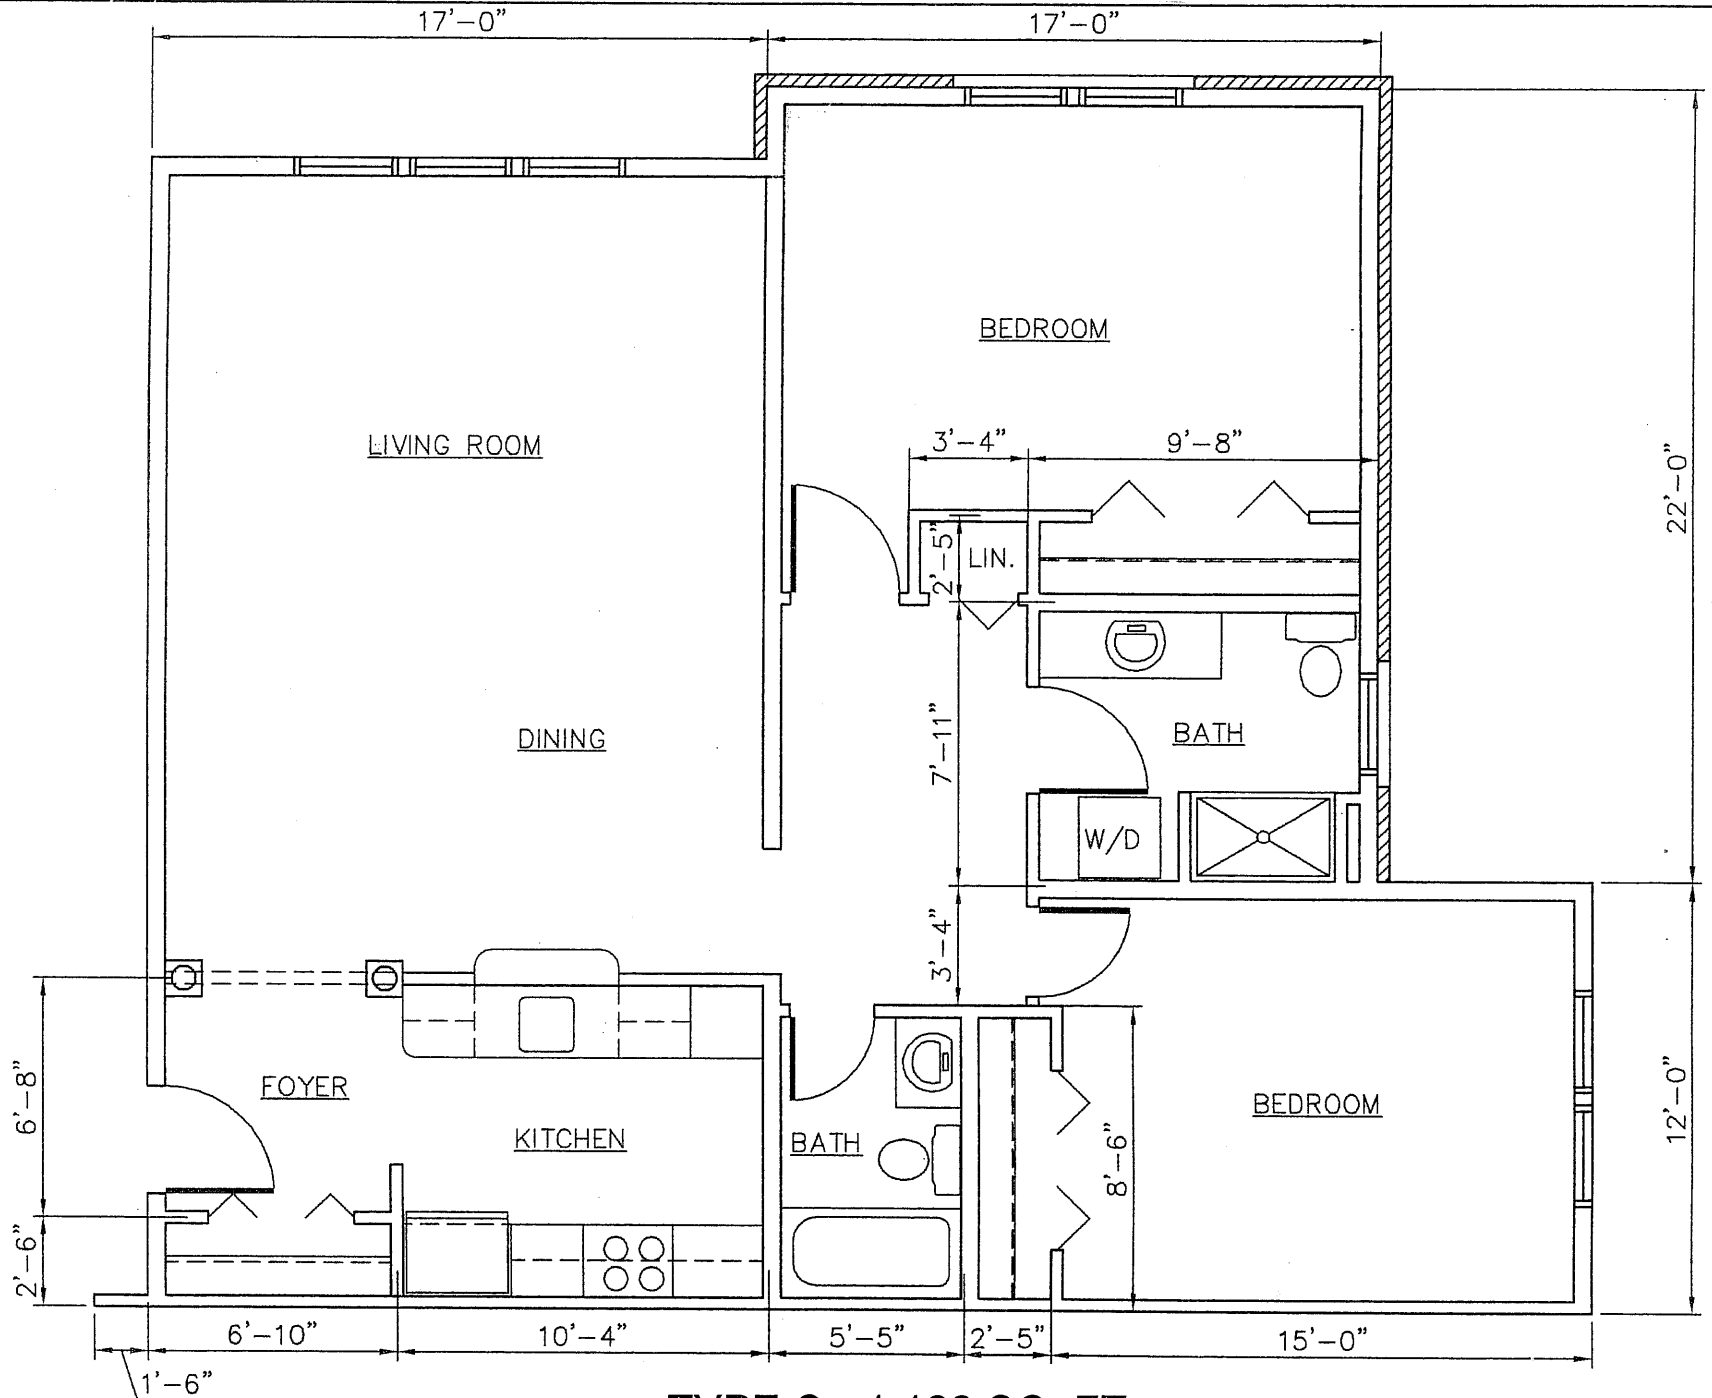

Center Hill Apartments, Worcester, MA

TYPE C - 1,122 SQ. FT.

STANDARD TWO BEDROOM WITH TWO BATH

3/16" = 1'-0"