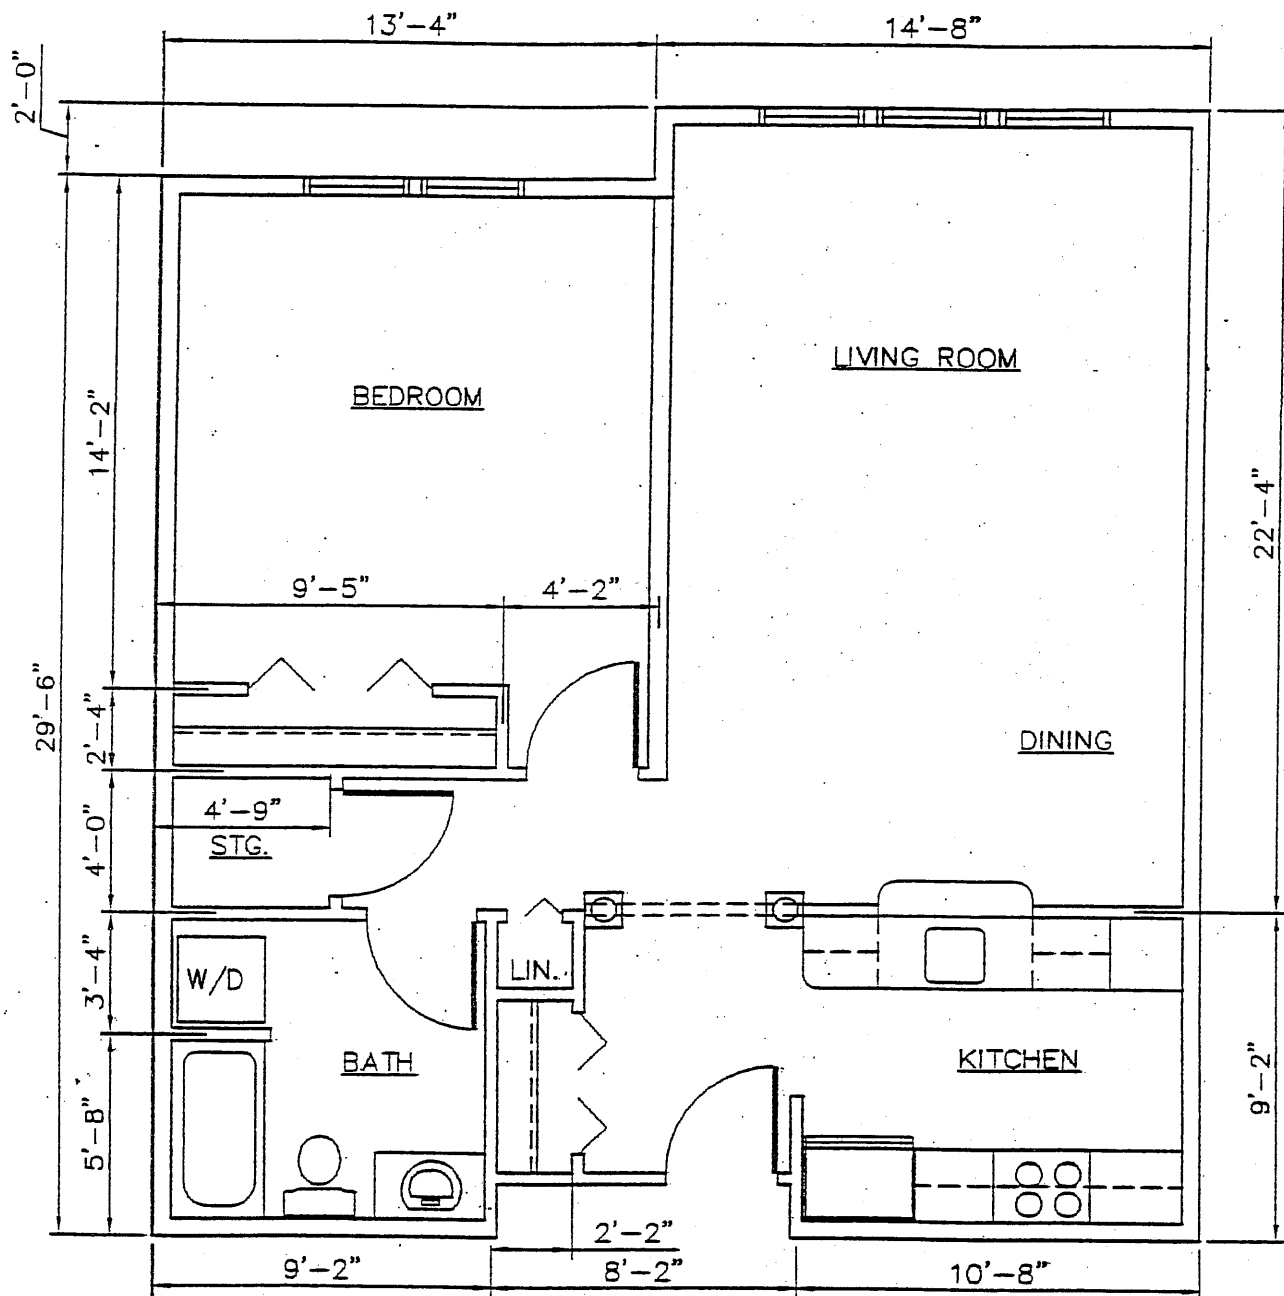

Center Hill Apartments, Worcester, MA

TYPE A - 855 SQ. FT.
STANDARD ONE BEDROOM

3/16" = 1'-0"